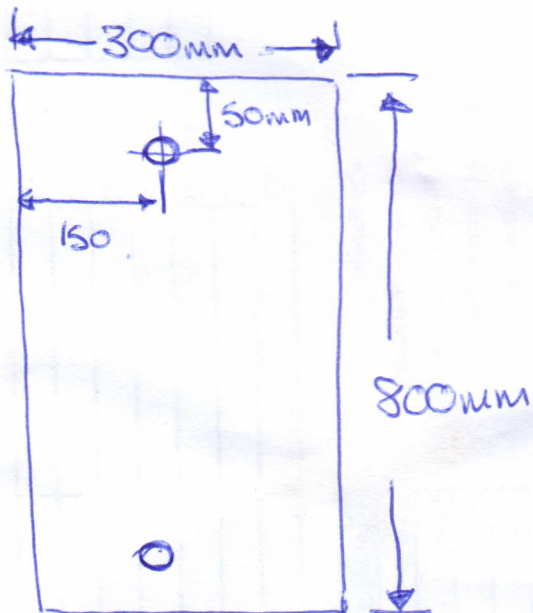

W/CODE - 30135

LOG/NO - WIN 179, Wumbery Rio

S/NO. WBG529/007.

Replacement Mirrors.

MAIN B/RM
TWIN B/RM.
LOUNGE
BTH /RM

CAMEL glass

Lorraine
Please order these
for stock 30135
from Camel Glass.

AS