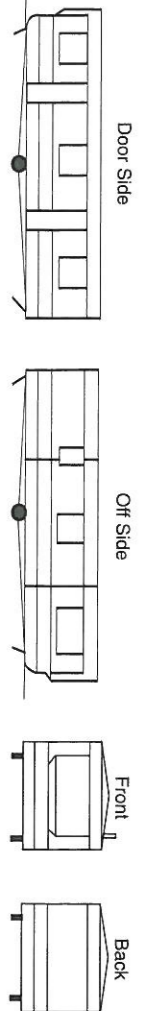

Item	Salls- factory	Repl- field	Warr- any	Missing Taken	Photo Taken	Comments
En-Suite Bathroom						
Door						
Carpet/Lino						
Curains/Pelms/Blind						
Curtain Tiebacks						
Toliet Cistem & Lid						
Toliet Pan						
Toliet Seat						
Towel Rail						
Toliet Roll Holder						
Sink/Pedestal						
Mirror						
Shower Inc. Hose, Head, Door & Cubicle						
Radiators/electric panel heater						
Wall Boards						
Ceiling Boards						
Light & Light Bulbs and Shades						
Skylight						
Fyscreen						

Item	Salls- factory	Repl- field	Warr- any	Missing Taken	Photo Taken	Comments
Master Bedroom						
Carpet						
Bed Base						
Double Mattress						
Bed Set						
Headboard						
Bedroom Stool						
Radiators/Electric Panel Heaters						
Units						
Jewellery Tray						
Cupboard Doors						
Robe Drawer Unit						
Coat Hangers						
Mirrors/Vanity Mirror						
Curains/Pelms/Blinds						
Curtain Tiebacks						
Wall Boards and Wall Lights & Bulbs						
Ceiling Boards						

Gap Showny brackets on headboard - please look

Fit door from street

cupb was faulty + handle + hinges

Item	Salls- factory	Repl- field	Warr- any	Missing Taken	Photo Taken	Comments
Twin Bedroom						
Carpet						
Child Restraint Rail/Col						
Twin Bed Bases						
Single Mattresses						
Bed Sals						
Headboards						
Bedroom Stool						
Radiators/Electric Panel heater						
Units						
Cupboard Doors						
Coat Hangers						
Mirror						
Bedside Cabinet						
Curains/Pelms/Blinds						
Curtain Tiebacks						
Wall Boards						
Wall Lights and Bulbs						
Ceiling Boards						
Ceiling Lights & Bulbs, Spot Bulbs and Shades						

Item	OK	Faulty	Comments
Bedroom Three			
Carpet			
Twin Bed Bases			
Single Mattresses			
Bed Sals			
Headboards			
Bedroom Stool			
Radiators/Electric Panel heater			
Units			
Cupboard Doors			
Coat Hangers			
Mirror			
Bedside Cabinet			
Curains/Pelms/Blinds			
Curtain Tiebacks			
Wall Boards			
Wall Lights and Bulbs			
Ceiling Boards			
Ceiling Lights & Bulbs, Spot Bulbs and Shades			
Hallway			
Door Mats			
Carpet/Lino			
Kick Boards			
Dado Rails			
Doors Handles & Latches			
Wall Boards and Wall Lights & Bulbs			
Radiators/Electric Panel Heater			
Ceiling Boards			
Ceiling Lights & Bulbs, Spot Bulbs and Shades			
Electric Socket Test			
Socket Location	OK	Faulty	Comments
Lounge Area			
Kitchen			
Hallway			
Master Bedroom			
Twin Bedroom			
Bedroom Three			
General			
Carbon Monoxide Alarm			
Smoke Alarm			
Exterior			
Chassis			
Wheel/Tyres			
Jockey Wheel/A Frame			
Corner Steadies			
Parasols			
Windows			
Doors			
Door Catchers			
Exterior Lights			
Down Pipes			
Gutters			
Roof			
Miscellaneous			

Name of Staff Member in attendance .....
I hereby agree that Surf Bay Leisure have undertaken a Pre-Occupation inspection on the above caravan and accept and agree with the findings shown above and confirm apart from those mentioned there are no items missing, damaged, or that require attention.
Park Signature: ..... Date: .....