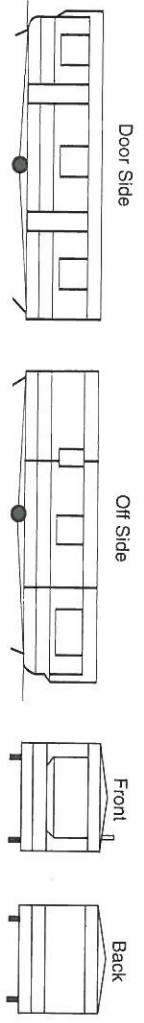

Item	Sale- factory	Recl- fied	Warr- anty	Missing	Photo Taken	Comments
En-Suite Bathroom						
Door						
Carpet/Lino						
Curtains/Pelms/Nets/Blind						
Curtain Tracks						
Toilet Cistem & Lid						
Toilet Pan						
Toilet Seat						
Towel Rail						
Toilet Roll Holder						
Sink/Pedestal						
Mirror						
Shower Inc. Hose, Head, Door & Cubicle						
Radiators/Electric panel heater						
Wall Boards						
Ceiling Boards						
Light & Light Bulbs and Shades						
Skylight						
Flyscreen						

Item	Sale- factory	Recl- fied	Warr- anty	Missing	Photo Taken	Comments
Master Bedroom						
Carpet						
Bed Base						
Double Mattress						
Bed Set						
Headboard						
Bedroom Stool						
Radiators/Electric Panel Heaters						
Units						
Jewellery Tray						
Cupboard Doors						
Robe Drawer Unit						
Coat Hangers						
Mirrors/Vanity Mirror						
Curtains/Pelms/Nets						
Curtain Tracks						
Wall Boards and Wall Lights & Bulbs						
Ceiling Boards						
Ceiling Lights & Bulbs, Spot Bulbs and Shades						

Item	Sale- factory	Recl- fied	Warr- anty	Missing	Photo Taken	Comments
Twin Bedroom						
Carpet						
Child Restraint Rail/Cot						
Twin Bed Bases						
Single Mattresses						
Bed Sais						
Headboards						
Bedroom Stool						
Radiators/Electric Panel heater						
Units						
Cupboard Doors						
Coat Hangers						
Mirror						
Bedside Cabinet						
Curtains/Pelms/Nets						
Curtain Tracks						
Wall Boards						
Wall Lights and Bulbs						
Ceiling Boards						
Ceiling Lights & Bulbs, Spot Bulbs and Shades