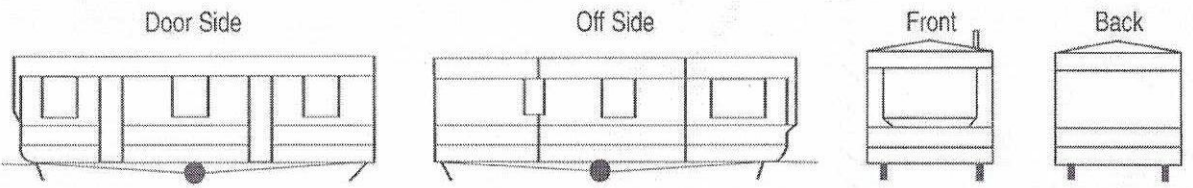

Comments

Heater				
Heater/ Combi Boiler	✓			
Heater Cowl	✓			
Hallway				
Door	✓			
Carpet/ Lino / Trim	✓			
Kick / Skirting Boards	✓			
Door Handles & Latches	✓			
Wall Boards	✓			
Radiators/ Electric Panel Heater	✓			
Ceiling Boards	✓			
Wall Ceiling Lights, Bulbs, Spots & Shades	✓			
General				
Carbon Monoxide Alarm	✓			
Smoke Alarm	✓			
Exterior				
Chassis	✓			
Wheels/ Tyres	✓			
Corner Steadies	✓			
Jockey Wheel/ A Frame	✓			
Panels	✓			
Windows to be opened, checked & adj	✓			
Doors - locked/unlocked adjusted	✓			
Door Handles / hinges x? / Colour?	✓			
Door Retains	✓			
Exterior / Spot Lights	✓			
Down Pipes	✓			
Gutters/ Brackets / Colour?	✓			
Roof	✓			
Miscellaneous				
				COAT HANGER UNDER MAIN DOOR
				ALL LOOSE FURNITURE
				PACKED IN LOUNGE

I hereby agree that Surf Bay Leisure have undertaken a Pre-Occupation Inspection on the above caravan and accept and agree with the findings shown above and confirm apart from those mentioned there are no items missing, damaged, or that require attention.

Park Signature.....

Date 13/02/2025