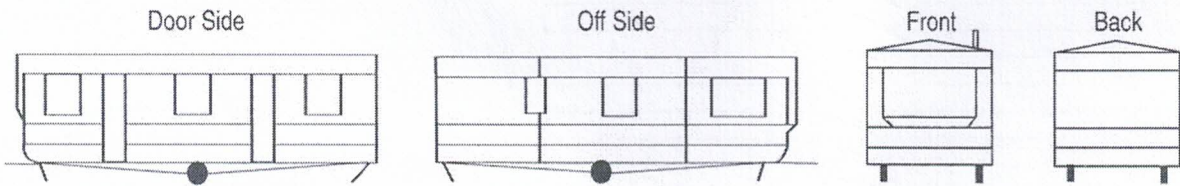

						Comments
<b>Heater</b>						
Heater/ Combi Boiler	/	/	/	/		Door rubbing on lower panel
Heater Cowl	/	/	/	/		
<b>Hallway</b>						
Door	/					
Carpet/ Lino / Trim	/					
Kick / Skirting Boards	/					
Door Handles & Latches	/					
Wall Boards	/					
Radiators/ Electric Panel Heater	/					
Ceiling Boards	/					
Wall Ceiling Lights, Bulbs, Spots & Shades	/					
<b>General</b>						
Carbon Monoxide Alarm	/					
Smoke Alarm	/					
<b>Exterior</b>						
Chassis	/					
Wheels/ Tyres	/					
Corner Steadies	/					
Jockey Wheel/ A Frame	/					
Panels	/					
Windows to be opened, checked & adj	/					
Doors - locked/unlocked adjusted	/					
Door Handles / hinges x? / Colour?	/					
Door Retains	/					
Exterior / Spot Lights	/					
Down Pipes	/					
Gutters/ Brackets / Colour?	/					
Roof	/					
<b>Miscellaneous</b>						