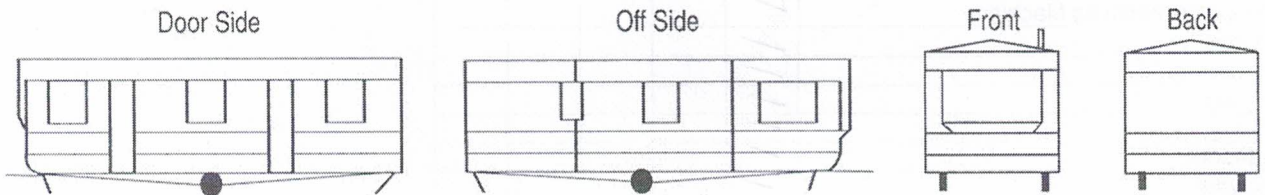


	Comments
Heater						
Heater/ Combi Boiler	/					
Heater Cowl	/					
Hallway						
Door	/					
Carpet/ Lino / Trim	/					
Kick / Skirting Boards	/					
Door Handles & Latches	/					
Wall Boards	/					
Radiators/ Electric Panel Heater	/					
Ceiling Boards	/					
Wall Ceiling Lights, Bulbs, Spots & Shades	/					
General						
Carbon Monoxide Alarm	/					
Smoke Alarm	/					
Exterior						
Chassis	/					
Wheels/ Tyres	/					
Corner Steadies	/					
Jockey Wheel/ A Frame	/					
Panels	/					
Windows to be opened, checked &adj	/					
Doors - locked/unlocked adjusted	/					
Door Handles / hinges x? / Colour?	/					
Door Retains	/					
Exterior / Spot Lights	/					
Down Pipes	/					
Gutters/ Brackets / Colour?	/					
Roof	/					
Miscellaneous						