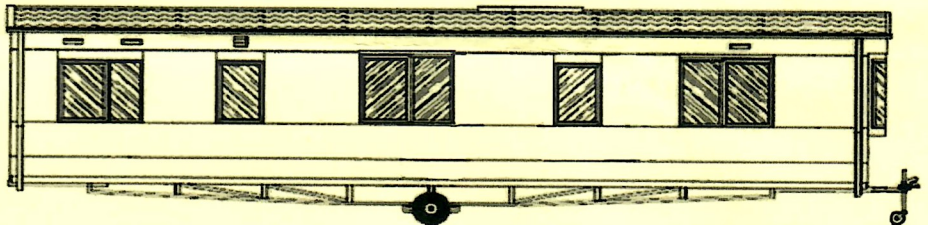

# Mayflower Transport Ltd Caravan Condition & satisfactory Delivery note

Collection Date... 29.10.25 Delivery Date... 30.10.25  
 Size / Make / Model... 37X12 ABI WIMBLEDON  
 Serial No / Stock no... 2031298  
 Collecting from... ABI CATFOSS  
 Delivering to... TREYARNON C.P

Mark all damage with crosses.

Details of damage prior to loading... DENT IN REAR PANEL

Additional damage / Notes

Transport reported dent at Factory

Photos taken of Unit  Pete Driver Keys collected / handed to customer