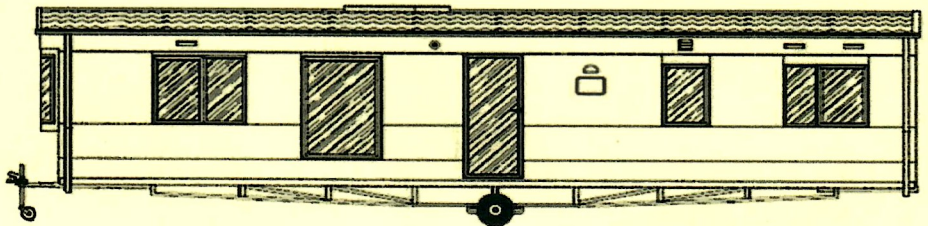

# Mayflower Transport Ltd Caravan Condition & satisfactory Delivery note

Collection Date... 29.10.25 Delivery Date... 30.10.25  
 Size / Make / Model... 37X12 ABI WIMBLEDON  
 Serial No / Stock no... 2031298  
 Collecting from... ABI CATFOSS  
 Delivering to... TREYARNON C.P

Mark all damage with crosses.

Details of damage prior to loading... DENT IN REAR PANEL

Additional damage / Notes

Transport reported dent at Factory

Photos taken of Unit  Pete Driver Keys collected / handed to customer