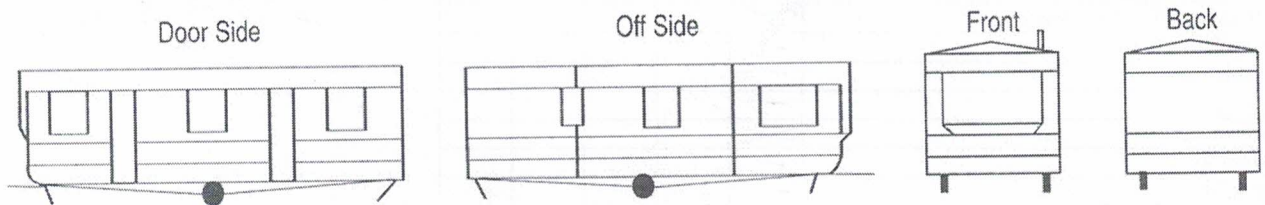

						Comments
Heater						
Heater/ Combi Boiler	/					
Heater Cowl	/				/	
Hallway						
Door	/					
Carpet/ Lino / Trim	/					
Kick / Skirting Boards	/					
Door Handles & Latches	/					
Wall Boards	/					
Radiators/ Electric Panel Heater	X					
Ceiling Boards	/					
Wall Ceiling Lights, Bulbs, Spots & Shades	/					
General						
Carbon Monoxide Alarm	/					
Smoke Alarm	/					
Exterior						
Chassis	/					
Wheels/ Tyres	/					
Corner Steadies	/					
Jockey Wheel/ A Frame	/					
Panels	/					
Windows to be opened, checked & adj	/					
Doors - locked/unlocked <u>adjusted</u>	/					
Door Handles / hinges x? / Colour?	/					
Door Retains	/					
Exterior / Spot Lights	/					
Down Pipes	/					
Gutters/ Brackets / Colour? BGIC	/					
Roof	/					
Miscellaneous						
SERIAL NUMBER			/	/	/	Both SERIAL numbers ARE missing