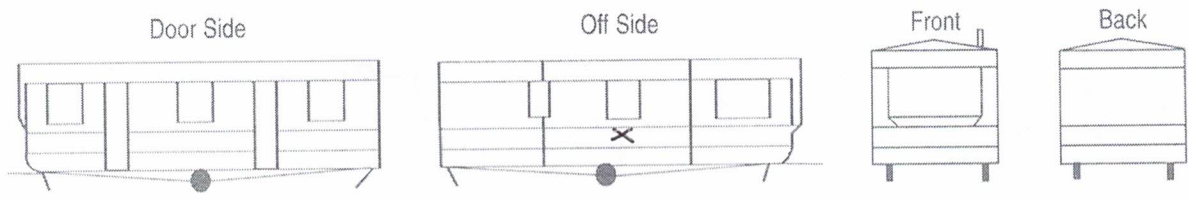

						Comments
Heater						
Heater/ Combi Boiler	/					
Heater Cowl	/					
Hallway						
Door	/					
Carpet/ Lino / Trim	/					
Kick / Skirting Boards	/					
Door Handles & Latches	/					
Wall Boards	/					
Radiators/ Electric Panel Heater	X					
Ceiling Boards	/					
Wall Ceiling Lights, Bulbs, Spots & Shades	/					
General						
Carbon Monoxide Alarm	Z	/				
Smoke Alarm	/					
Exterior						
Chassis	/					
Wheels/ Tyres	/					
Corner Steadies	/					
Jockey Wheel/ A Frame	/					
Panels	/					
Windows to be opened, checked & adj	/					
Doors - locked/unlocked adjusted	/					
Door Handles / hinges x? / Colour?	WHT	/				
Door Retains	/					
Exterior / Spot Lights	/					
Down Pipes	/					
Gutters/ Brackets / Colour?	WHT	/				
Roof	/					
TAP						ex Tap fitted on wrong side of van
Miscellaneous						