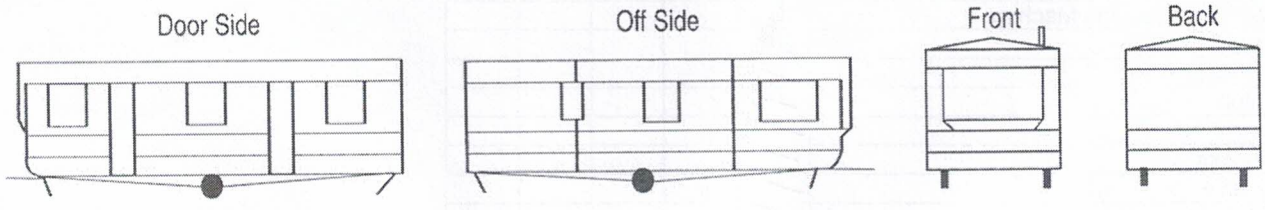


	Comments
Heater						
Heater/ Combi Boiler	/					
Heater Cowl	/					
Hallway						
Door	/					
Carpet/ Lino / Trim	/					
Kick / Skirting Boards	/					
Door Handles & Latches	/					
Wall Boards	/					
Radiators/ Electric Panel Heater	/					
Ceiling Boards	/					
Wall Ceiling Lights, Bulbs, Spots & Shades	/					
General						
Carbon Monoxide Alarm	/					
Smoke Alarm	/					
Exterior						
Chassis	/					
Wheels/ Tyres	/					
Corner Steadies	/					
Jockey Wheel/ A Frame	/					
Panels	/					
Windows to be opened, checked & adj	/					
Doors - locked/unlocked adjusted	/					
Door Handles / hinges x? / Colour?	/					
Door Retains	/					
Exterior / Spot Lights	/					
Down Pipes	/					
Gutters/ Brackets / Colour?	/					
Roof	/					
Miscellaneous						