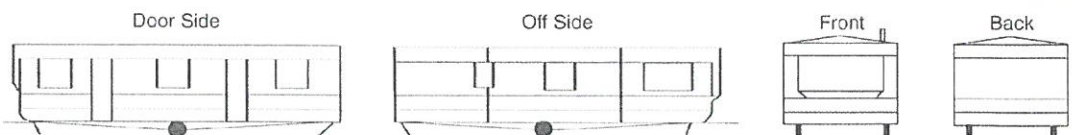

Comments
Radiators/ Electric Panel Heater	/					
Wall Boards	/					
Ceiling Boards	/					
Lights, Bulbs & Shades	/					
Ceiling Vent	/					
Bedroom Three						
Carpet	/					
Twin Bed Bases	/					
Single Mattresses	/					
Bed Sets	/					
Headboards	/					
Bedroom Stool	/					
Radiators/ Electric Panel Heaters	/					
Units	/					
Cupboard Doors	/					
Coat Hangers	/					
Mirror	/					
Bedside Cabinet	/					
Curtains/ Pelmets/ Nets/ Tiebacks	/					
Wallboards	/					
Ceiling Boards	/					
Ceiling Lights, Bulbs, Spot Bulbs & Shades	/					
Hallway						
Door Mats	/					
Carpet/ Lino	/					
Kick Boards	/					
Door Handles & Latches	/					
Wall Boards, Wall Lights & Bulbs	/					
Radiators/ Electric Panel Heater	/					
Ceiling Boards	/					
Ceiling Lights, Bulbs, Spot Bulbs & Shades	/					
General						
Carbon Monoxide Alarm	/					
Smoke Alarm	/					
Exterior						
Chassis	/					
Wheels/ Tyres	/					
Corner Steadies	/					
Jockey Wheel/ A Frame	/					
Panels	/					
Windows to be opened, checked & adj	/					
Doors to locked/unlocked adjusted	/					
Door Catches	/					
Exterior Lights	/					
Down Pipes	/					
Gutters	/					
Roof	/					
Miscellaneous						
kitchen window bottom rail is bowed upwards jamming opening						

✓ w/s Gutter damaged
Front face damaged
X 2 joint X 1 outlet shoe
X 1 step end
X 1 down pipe X 2 clip
white

Name of Staff Member in Attendance: .....

I hereby agree that Surf Bay Leisure have undertaken a Pre-Occupation Inspection on the above caravan and accept and agree with the findings shown above and confirm apart from those mentioned there are no items missing, damaged, or that require attention.

Park Signature..... Date.....